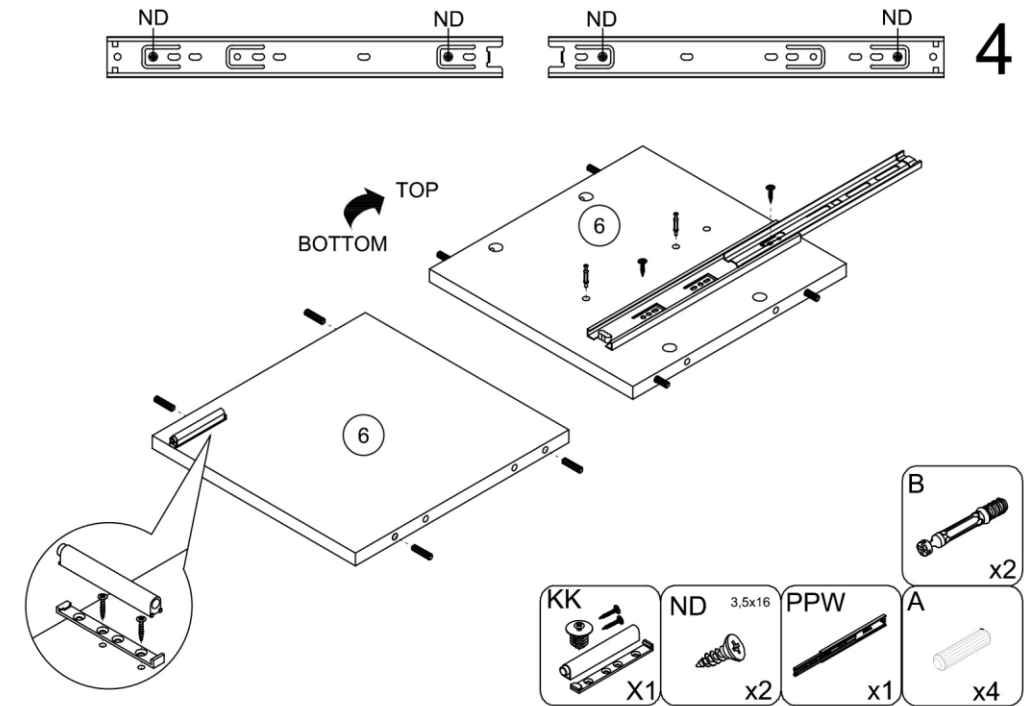

BERGEN

BRTV 154

PB x4	N 3x20 x10	HD 6x30 x4	GLUE x1	C x20	Z x12	ND 3.5x16 x12	KK x3
B x20	A 8x32 x24	R x4	H 6.3x13 x8	X x14	PPW x2	W 4x55 x12	V 3x13 x6

5

7

6

8

9